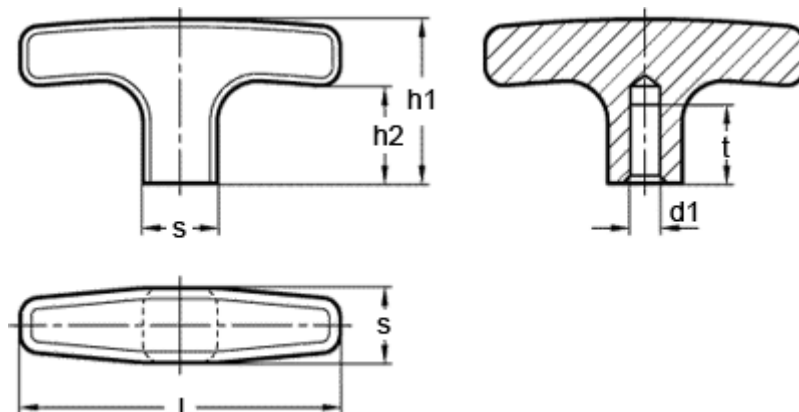

Article number: 20292250

Description: E+G T-Handle GN 563.2-67-B8-SW

Measures

d1 H7 = B8

h1 = 37

h2 = 25

l = 67

s = 16